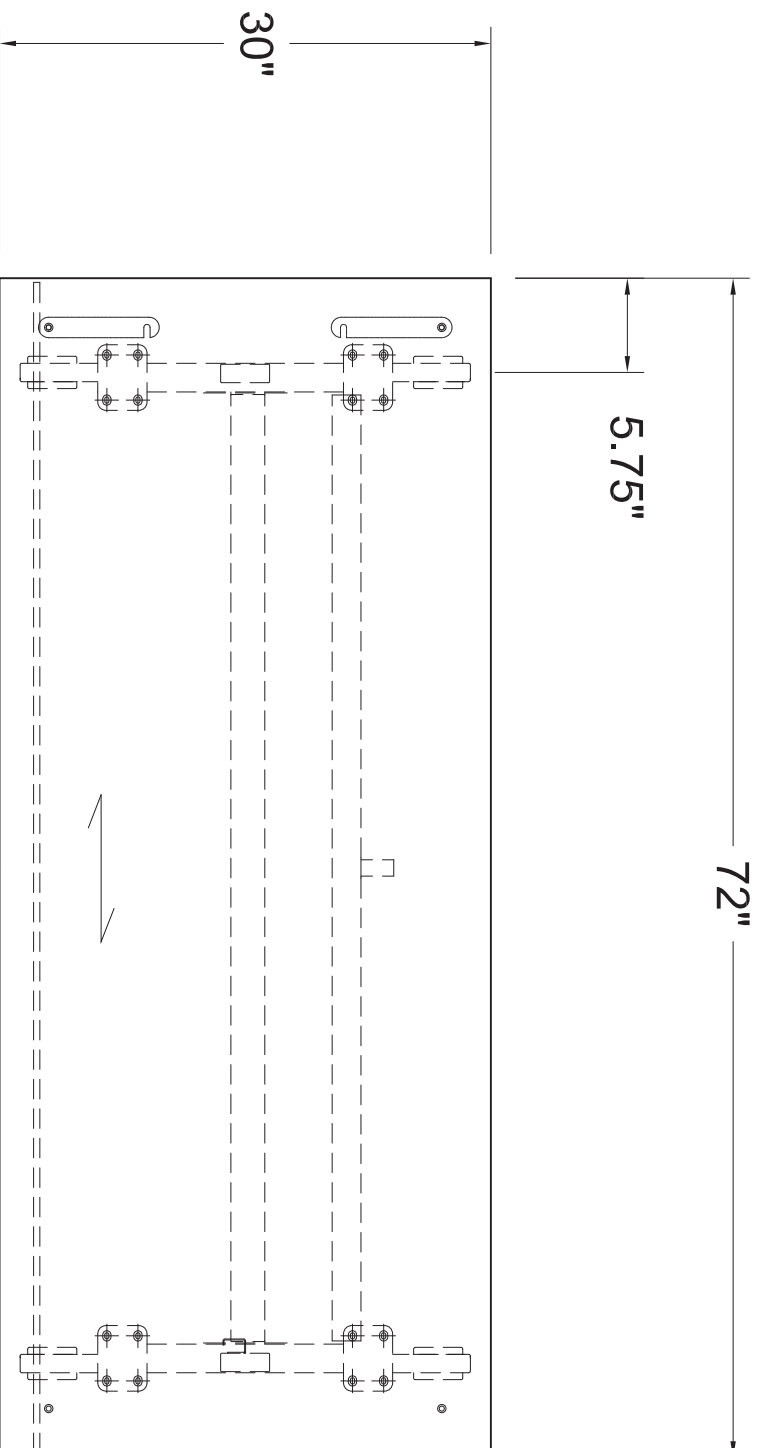

PLAN VIEW

72" x 30" METRONOME FLIP TOP TABLE

THIS DRAWING IS CONFIDENTIAL AND PROPRIETARY. NO PART OF THIS DRAWING MAY BE COPIED, DISCLOSED TO ANY THIRD PARTY OR USED FOR ANY PURPOSE WITHOUT THE EXPRESS WRITTEN AUTHORIZATION OF NIENKAMPER FURNITURE & ACCESSORIES